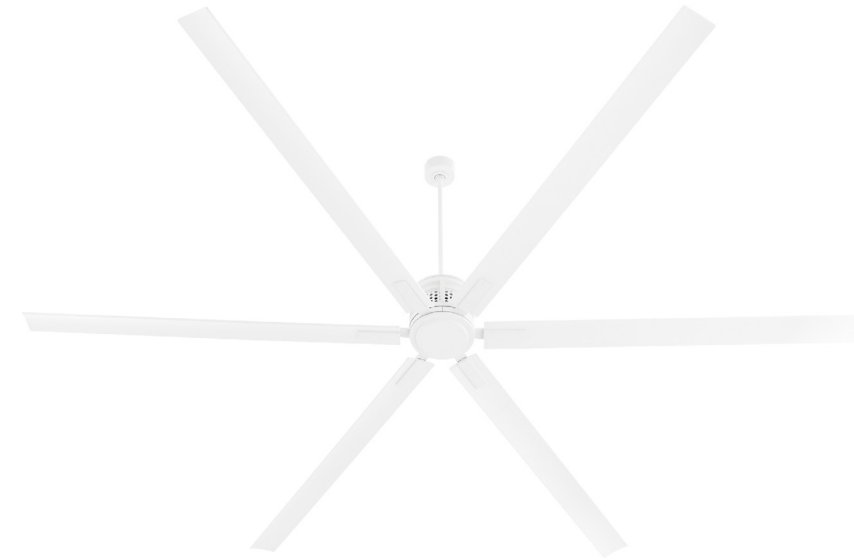

Zeus

101206-8

ZEUS 120" Fan - Studio White

Project: _____
Location: _____
Fixture Type: _____
Catalog #: _____

DETAILS	
FINISH:	Studio White
MATERIAL:	Steel
BLADE FINISH:	Studio White
LOCATION:	Damp Listed
BLADES:	6

DIMENSIONS	
BLADE SWEEP:	120"
BLADE PITCH:	11.5°
LEAD WIRE:	80.00"

MECHANICAL	
AMPS:	.06/.11/.21/.38/.65/1.03
WATTS:	3.7/7.3/15.2/29.2/53.2/89.3
RPM:	20/31/42/53/64/74
POLES:	8
MOTOR:	DC-168NL
CONTROLS:	6 Speed

MOUNTING	
DOWNROD LENGTH:	10.00"
HUGGER ADAPTABLE:	No
CANOPY:	W 9.33 x H 6.08

SHIPPING	
HEIGHT:	12.00"
LENGTH:	56.75"
WIDTH:	12.25"
WEIGHT:	44lbs

*Fixture is dimmable when used with a dimmer switch (sold separately) when using LED bulbs, see manufacturer instructions for dimming info

HEIGHT CHART

FAN HEIGHT

Using 10" Downrod

● Distance of 21"

○ Distance of 19.25"

ADDITIONAL FEATURES: Downrod has a 0.75" diameter

PRODUCT DETAILS:

Showstopping and dynamic, the might of the Zeus series of damp-listed fans is supported by options of 80 inch or 120 inch blades that connect to a flared cylindrical motor housing. Customizable comfort comes with 6 speeds and optional LED light kit. Choose from satin nickel, studio white, aged brass, or matte black for your outdoor patio design.